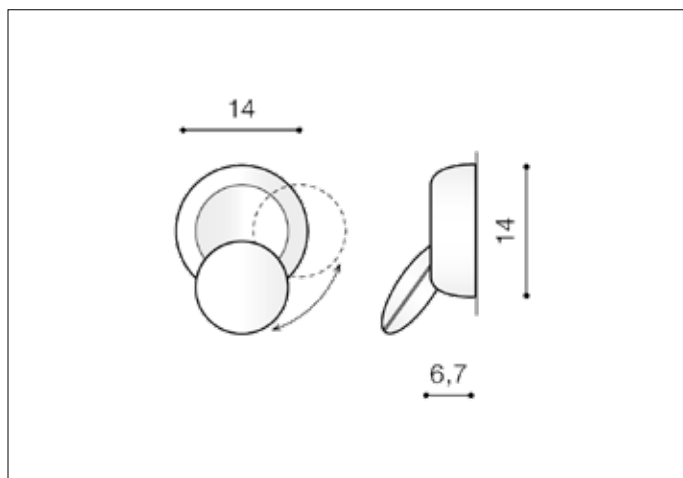

AZzardo[®]
 LIGHTING

AVON WHITE

AZ2195, EAN 5901238421955

Dimensions height / width / length [cm] **Product Specifications**

Product	14 x 14 x 6,7
Mounting inlet:	N/A x N/A x N/A
Ceiling base:	N/A x N/A x N/A
Shades	N/A x N/A x N/A

Line	TECHNICAL
Type	Wall
Type of track	N/A
Colour	White
Material	Aluminium
Light source	1
Type of socket	LED INTEGRATED
Lumens	385
Kelvins	3000
Beam angle	N/A
Dimmable	N/A
CCT	N/A
RGB	N/A
RA	N/A
App remote control	N/A
Remote control	N/A
Voltage	230V
Power	5W
Switch location	N/A
Protection class	IP20
Tilt	45°
Rotation	360°

Shipping info height / width / length [cm]

BOX 1:	15 x 15 x 8
BOX 2:	N/A x N/A x N/A
BOX 3:	N/A x N/A x N/A
Net weight [kg]	0,7
Gross weight [kg]	0,78

Energy efficiency

Azzardo Sp. z o.o.
 ul. Strzeszyńska 33 60-479 Poznań,
 NIP: 929-185-75-07