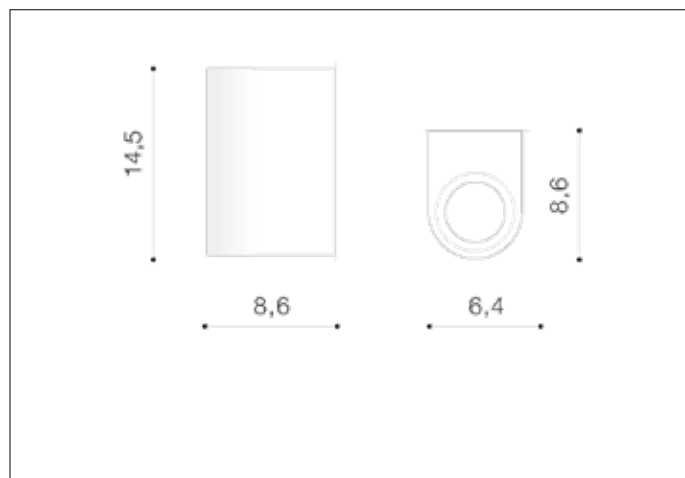

## Dimensions height / width / length [cm] Product Specifications

Product	14,5 x 6,4 x 8,6
Mounting inlet:	N/A x N/A x N/A
Ceiling base:	N/A x N/A x N/A
Shades	N/A x N/A x N/A

Line	TECHNICAL
Type	Wall
Type of track	N/A
Colour	Dark Grey
Material	Aluminium
Light source	2
Type of socket	GU10
Lumens	N/A
Kelvins	N/A
Beam angle	N/A
Dimmable	N/A
CCT	N/A
RGB	N/A
RA	N/A
App remote control	N/A
Remote control	N/A
Voltage	230V
Power	max LED 35W
Switch location	N/A
Protection class	IP54
Tilt	N/A
Rotation	N/A

## Shipping info height / width / length [cm]

BOX 1:	16 x 10,5 x 8
BOX 2:	N/A x N/A x N/A
BOX 3:	N/A x N/A x N/A
Net weight [kg]	0,5
Gross weight [kg]	0,6