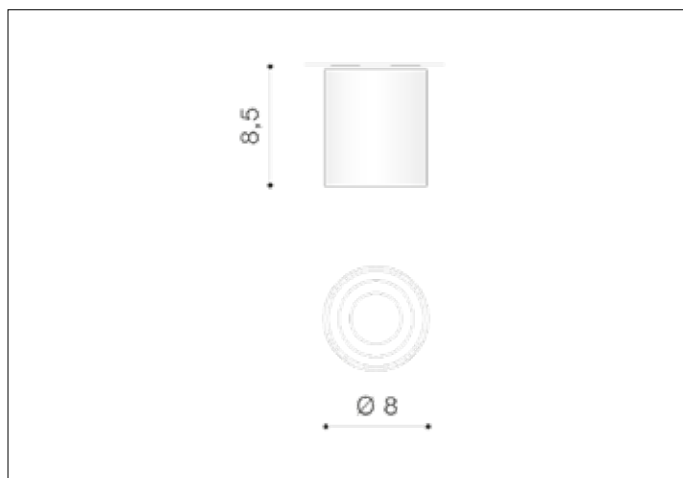

AZzardo[®]
LIGHTING

MINI BROSS WHITE
AZ1711, EAN 5901238417118

Dimensions height / width / length [cm] Product Specifications

Product	8,5 x 8 x N/A
Mounting inlet:	N/A x N/A x N/A
Ceiling base:	N/A x N/A x N/A
Shades	N/A x N/A x N/A

Line	TECHNICAL
Type	Exposed Downlight
Type of track	N/A
Colour	White
Material	Aluminium
Light source	1
Type of socket	GU10
Lumens	N/A
Kelvins	N/A
Beam angle	N/A
Dimmable	N/A
CCT	N/A
RGB	N/A
RA	N/A
App remote control	N/A
Remote control	N/A
Voltage	230V
Power	max LED 50W
Switch location	N/A
Protection class	IP20
Tilt	45°
Rotation	N/A

Shipping info height / width / length [cm]

BOX 1:	10,5 x 9,5 x 9,5
BOX 2:	N/A x N/A x N/A
BOX 3:	N/A x N/A x N/A
Net weight [kg]	0,25
Gross weight [kg]	0,3

Energy efficiency

Azzardo Sp. z o.o.
ul. Strzeszyńska 33 60-479 Poznań,
NIP: 929-185-75-07