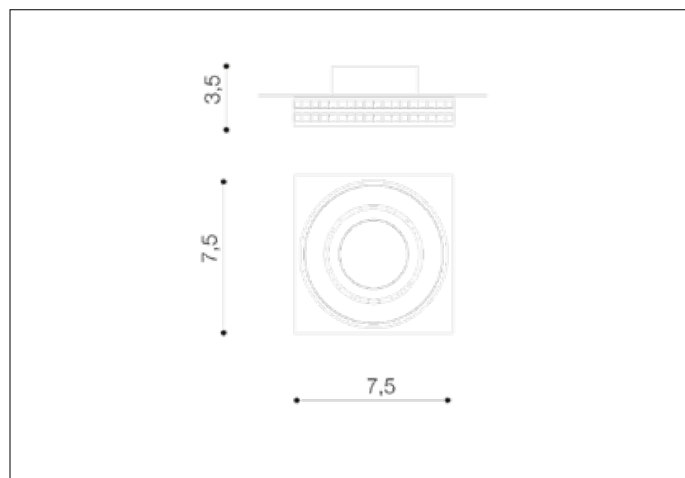

AZzardo[®]
LIGHTING

EVA SQUARE CHROME
AZ1460, EAN 5901238414605

Dimensions height / width / length [cm] Product Specifications

Product	3,5 x 7,5 x N/A
Mounting inlet:	2 x 6,3 x N/A
Ceiling base:	N/A x N/A x N/A
Shades	N/A x N/A x N/A

Line	TECHNICAL
Type	Downlight
Type of track	N/A
Colour	Chrome
Material	Crystal / Metal
Light source	1
Type of socket	GU10
Lumens	N/A
Kelvins	N/A
Beam angle	N/A
Dimmable	N/A
CCT	N/A
RGB	N/A
RA	N/A
App remote control	N/A
Remote control	N/A
Voltage	230V
Power	max LED 50W
Switch location	N/A
Protection class	IP20
Tilt	N/A
Rotation	N/A

Shipping info height / width / length [cm]

BOX 1:	5 x 9,5 x 9,5
BOX 2:	N/A x N/A x N/A
BOX 3:	N/A x N/A x N/A
Net weight [kg]	0,15
Gross weight [kg]	0,2

Energy efficiency

Azzardo Sp. z o.o.
ul. Strzeszyńska 33 60-479 Poznań,
NIP: 929-185-75-07