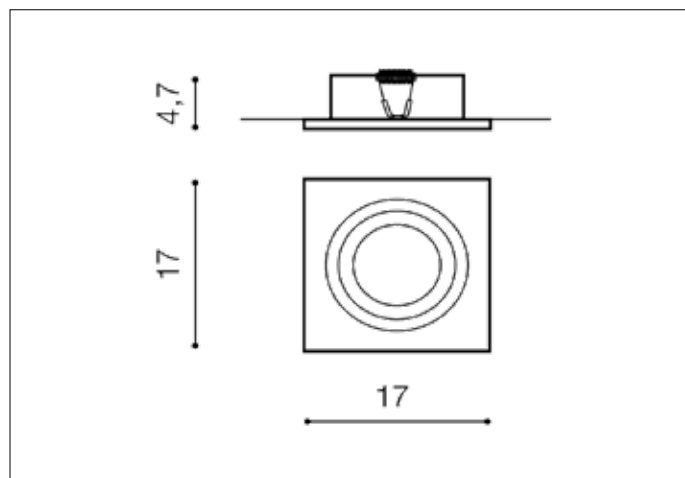

AZzardo[®]
LIGHTING

SIRO 1 WHITE
AZ0768, EAN 5901238407683

Dimensions height / width / length [cm] Product Specifications

Product	4,7 x 17 x 17
Mounting inlet:	4,3 x 15 x N/A
Ceiling base:	N/A x N/A x N/A
Shades	N/A x N/A x N/A

Line	TECHNICAL
Type	Downlight
Type of track	N/A
Colour	White
Material	Aluminium
Light source	1
Type of socket	ES111 ~ GU10
Lumens	N/A
Kelvins	N/A
Beam angle	N/A
Dimmable	N/A
CCT	N/A
RGB	N/A
RA	N/A
App remote control	N/A
Remote control	N/A
Voltage	230V
Power	max LED 40 ~ 50W
Switch location	N/A
Protection class	IP20
Tilt	45°
Rotation	N/A

Shipping info height / width / length [cm]

BOX 1:	6 x 19 x 17,5
BOX 2:	N/A x N/A x N/A
BOX 3:	N/A x N/A x N/A
Net weight [kg]	0,5
Gross weight [kg]	0,55

Energy efficiency

N/A

Azzardo Sp. z o.o.
ul. Strzeszyńska 33 60-479 Poznań,
NIP: 929-185-75-07