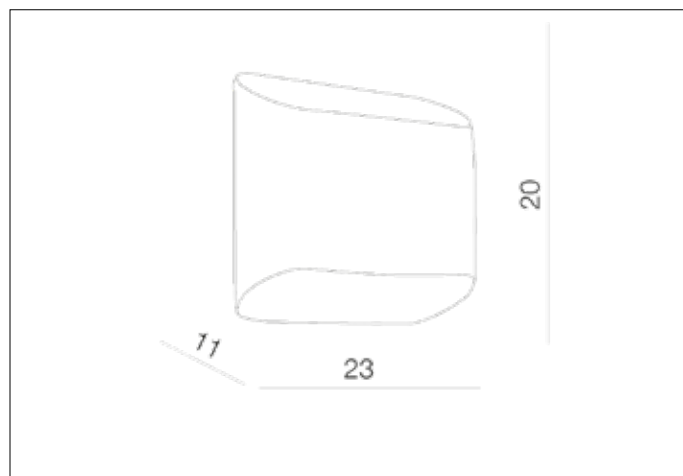

### Dimensions height / width / length [cm] Product Specifications

Product	20 x 23 x 11
Mounting inlet:	N/A x N/A x N/A
Ceiling base:	N/A x N/A x N/A
Shades	N/A x N/A x N/A

Line	DECORATIVE
Type	Wall
Type of track	N/A
Colour	White
Material	Glass / Metal
Light source	2
Type of socket	G9
Lumens	N/A
Kelvins	N/A
Beam angle	N/A
Dimmable	N/A
CCT	N/A
RGB	N/A
RA	N/A
App remote control	N/A
Remote control	N/A
Voltage	230V
Power	max LED 40W
Switch location	N/A
Protection class	IP20
Tilt	N/A
Rotation	N/A

### Shipping info height / width / length [cm]

BOX 1:	18 x 29 x 38
BOX 2:	N/A x N/A x N/A
BOX 3:	N/A x N/A x N/A
Net weight [kg]	1,6
Gross weight [kg]	1,8